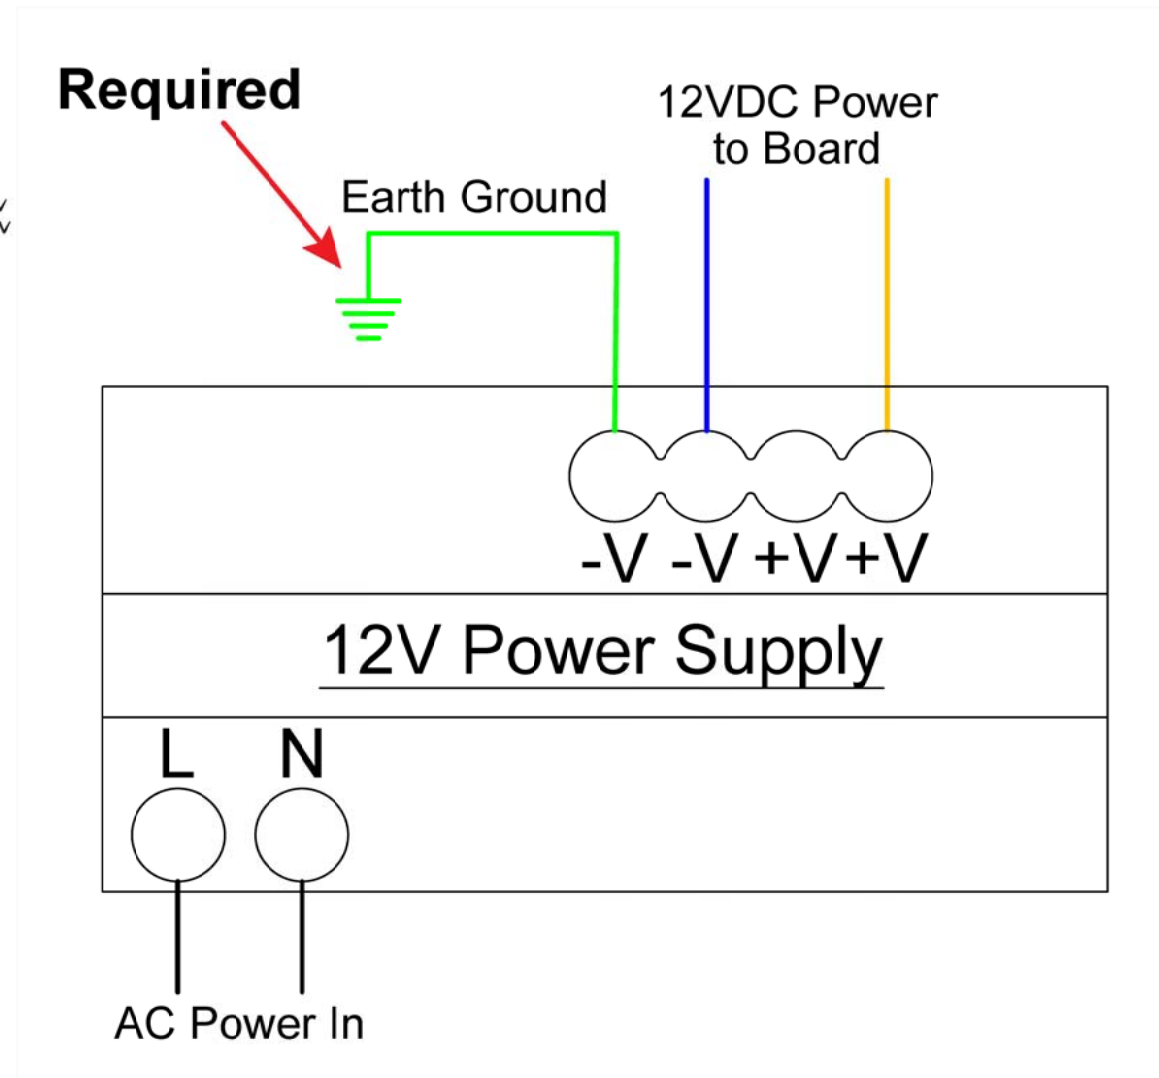

MCS-TOUCH-10.1IN-D

Ethernet-Switch Wiring Drawing

MCS-12V-90W Wiring Diagram

Back of MCS-TOUCH-10.1IN with Cover removed