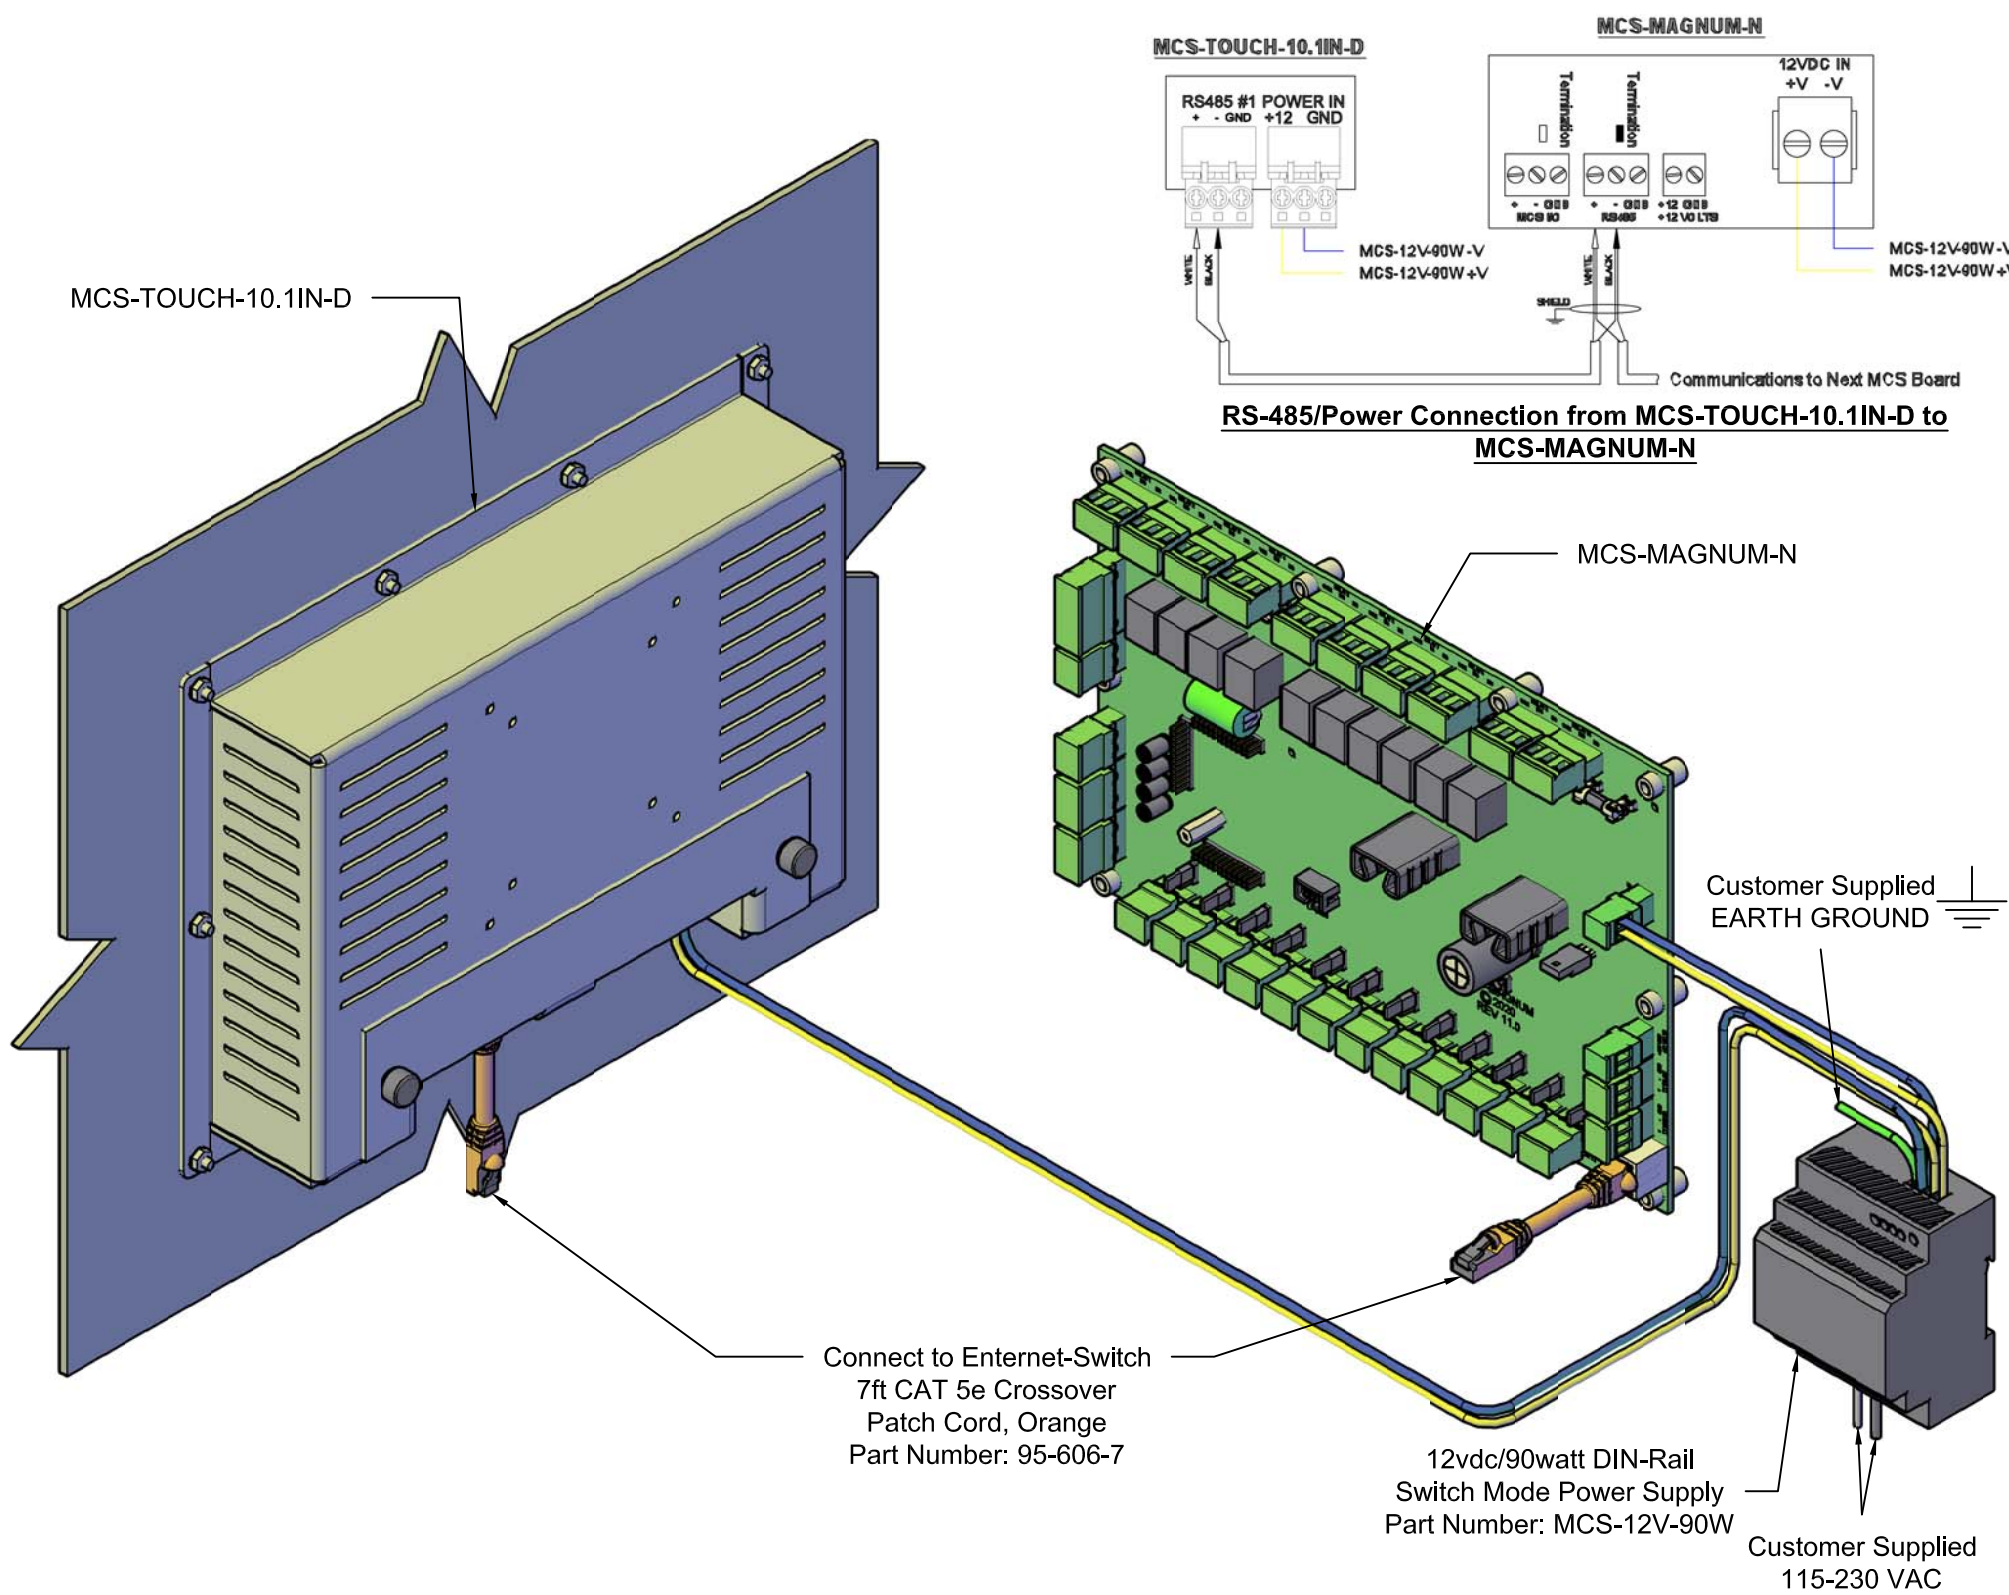

MCS-TOUCH-10.1IN-D

Ethernet-Switch Wiring Drawing

MCS-12V-90W Wiring Diagram

Back of MCS-TOUCH-10.1IN with Cover removed